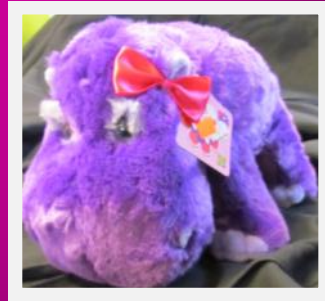

For The Little Princess...

**Your little girl will LOVE our Posh Plush Animals!  
Soft, cuddly and ready for a home!**

**Lavender Elephant**  
Cost \$11.00

**Giraffe**  
Available in Pink and Purple  
Cost \$11.00

**Pink River Otter**  
Cost \$11.00

**Purple Hippo**  
Cost \$11.00

**Tiger**  
Available in Pink and Purple  
Cost \$11.00