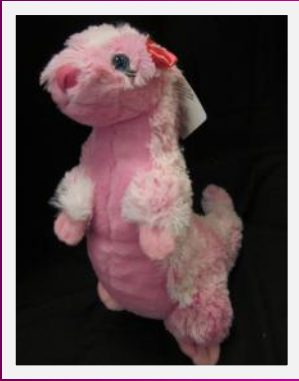

For The Little Princess...

**Your little girl will LOVE our Posh Plush Animals!  
Soft, cuddly and ready for a home!**

**Lavender Elephant**  
Cost \$11.00

**Giraffe**  
Available in Pink and Purple  
Cost \$11.00